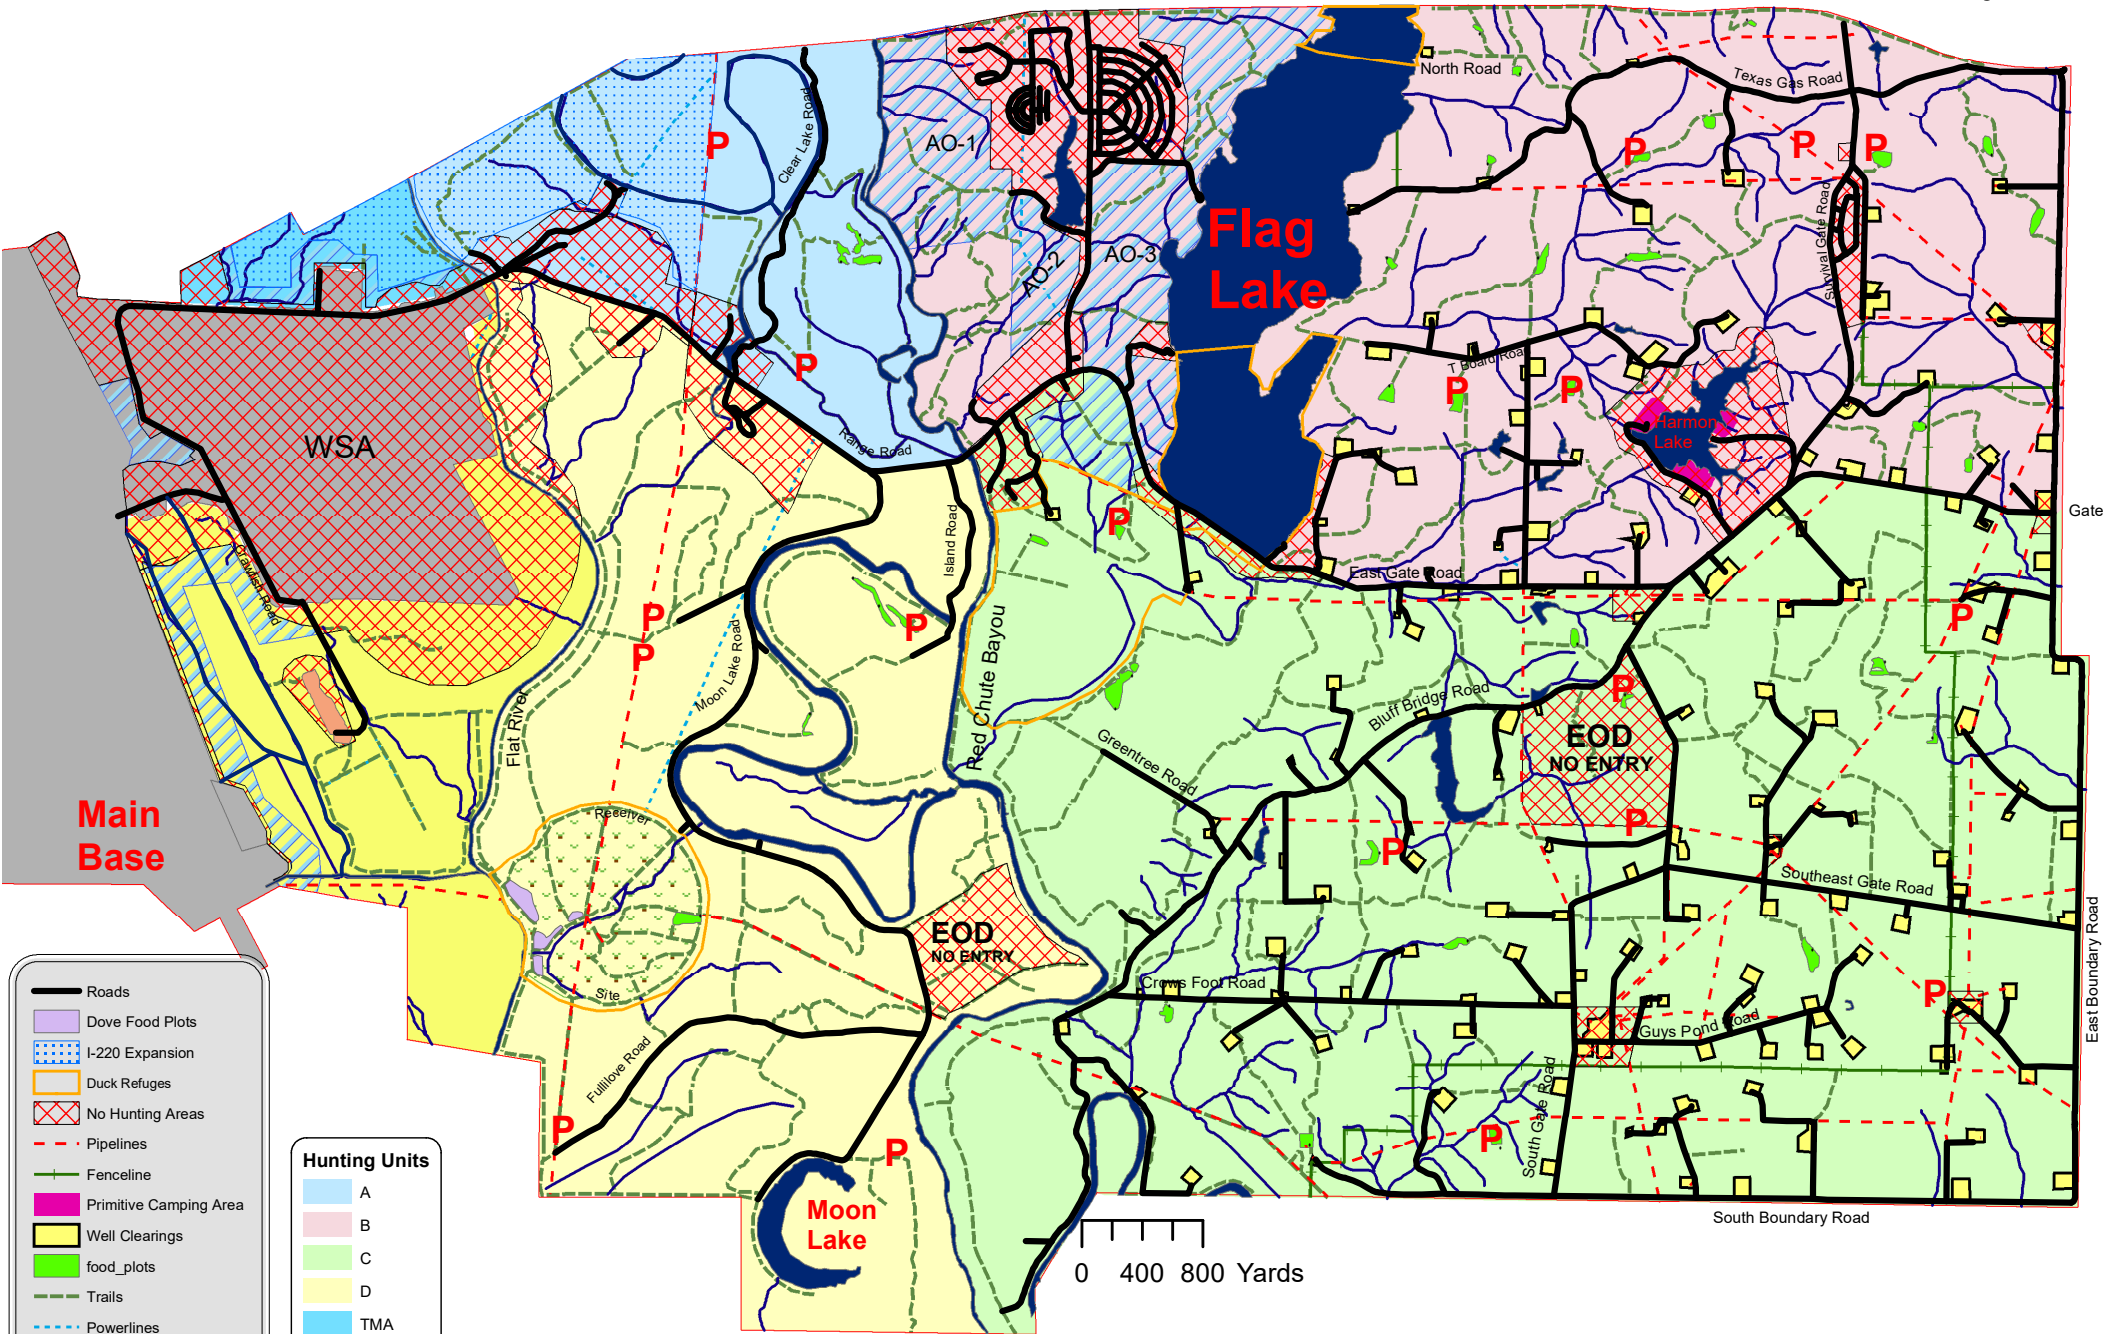

2018 RECREATION MAP

Main Base

WSA

Flag Lake

Harmon Lake

EOD NO ENTRY

Moon Lake

Hunting Units

- A
- B
- C
- D
- TMA
- TMD

Map Created By
BAFB Natural Resources 8/20/18

0 0.5 1 2 Miles